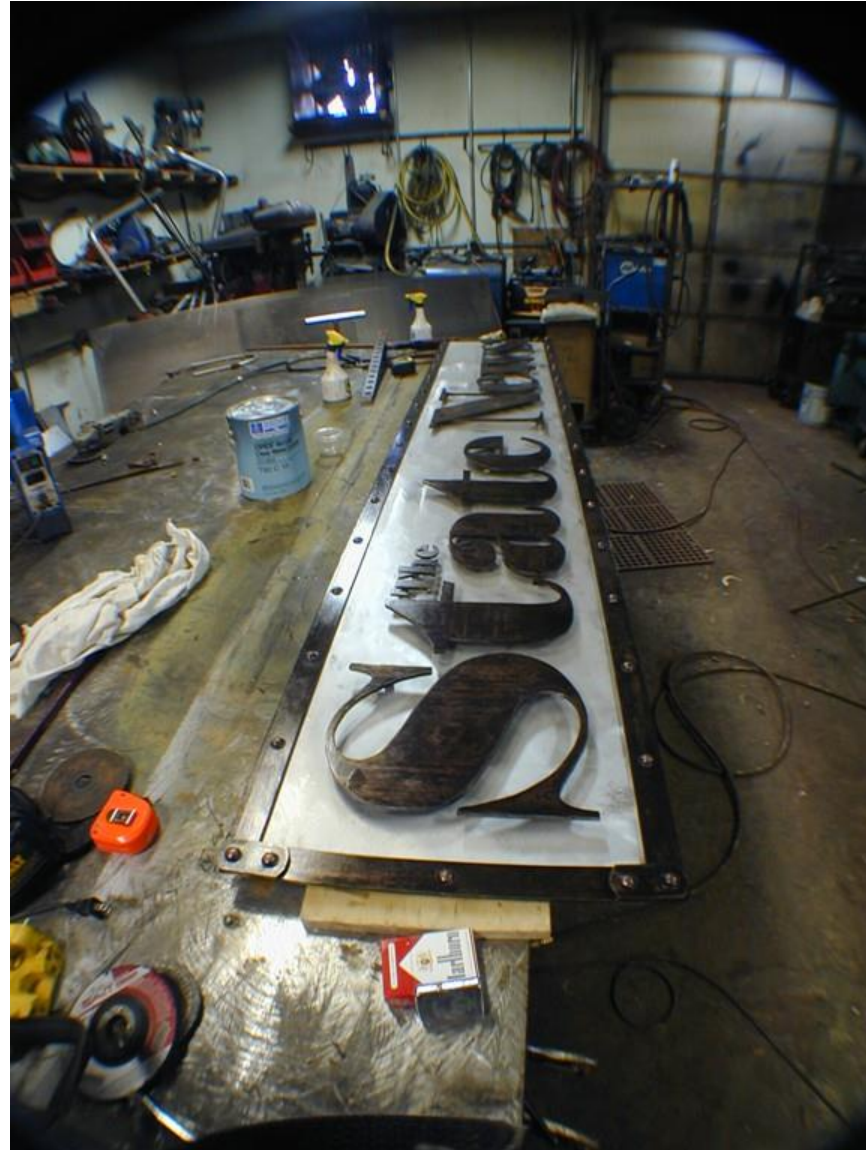

Project: Custom Signs

Overview: Bach Steel can create a durable, attractive, unique sign. Great for businesses! We can design signs to your specifications, or help you create something unique.

Custom-designed State News sign by Bach Steel.